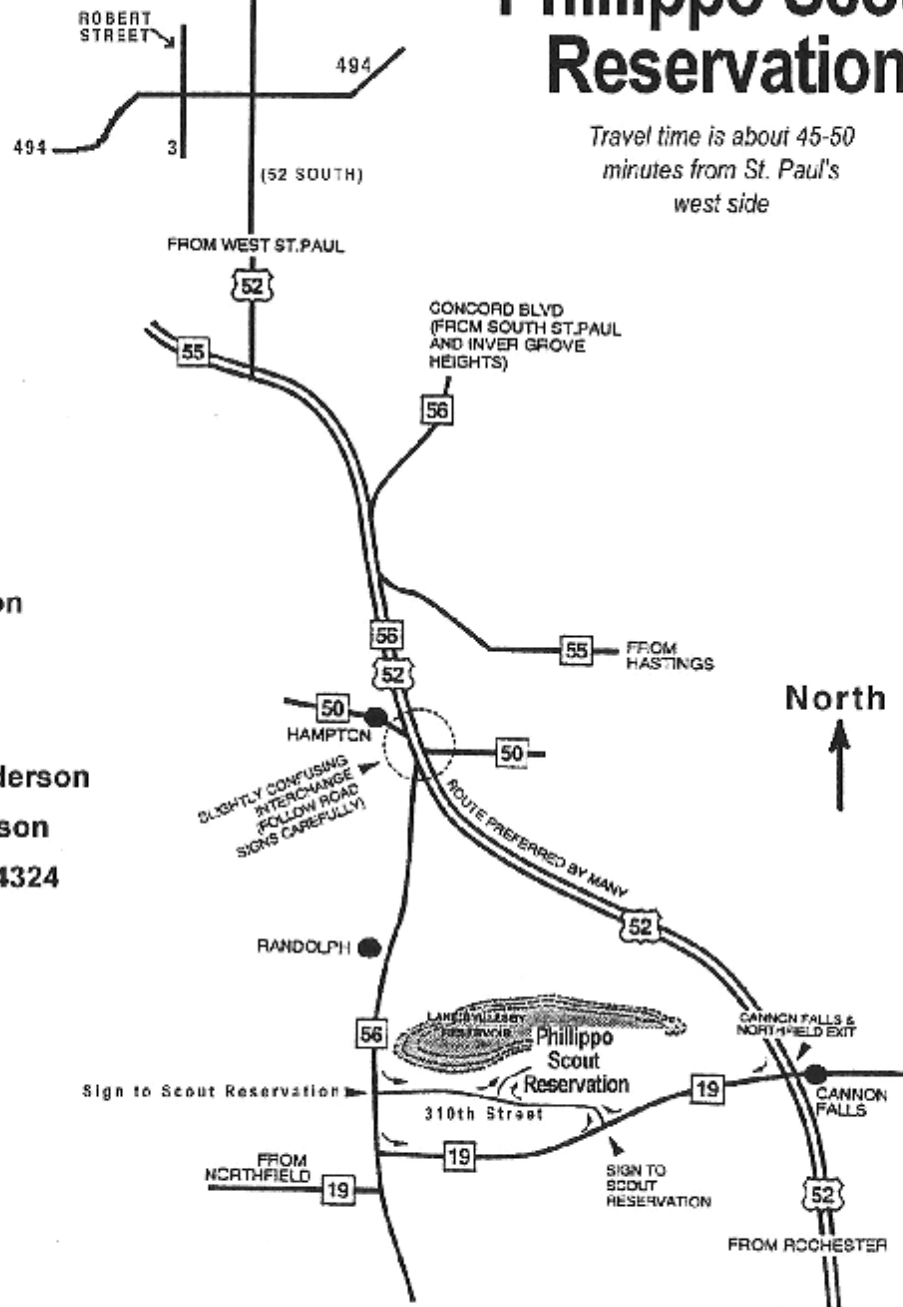

Phillippo Scout Reservation

Travel time is about 45-50 minutes from St. Paul's west side

Phillippo Scout Reservation
PO Box 10
30654 32nd Avenue Way
Cannon Falls MN 55009

Rangers: Dave Pederson
Don Benson